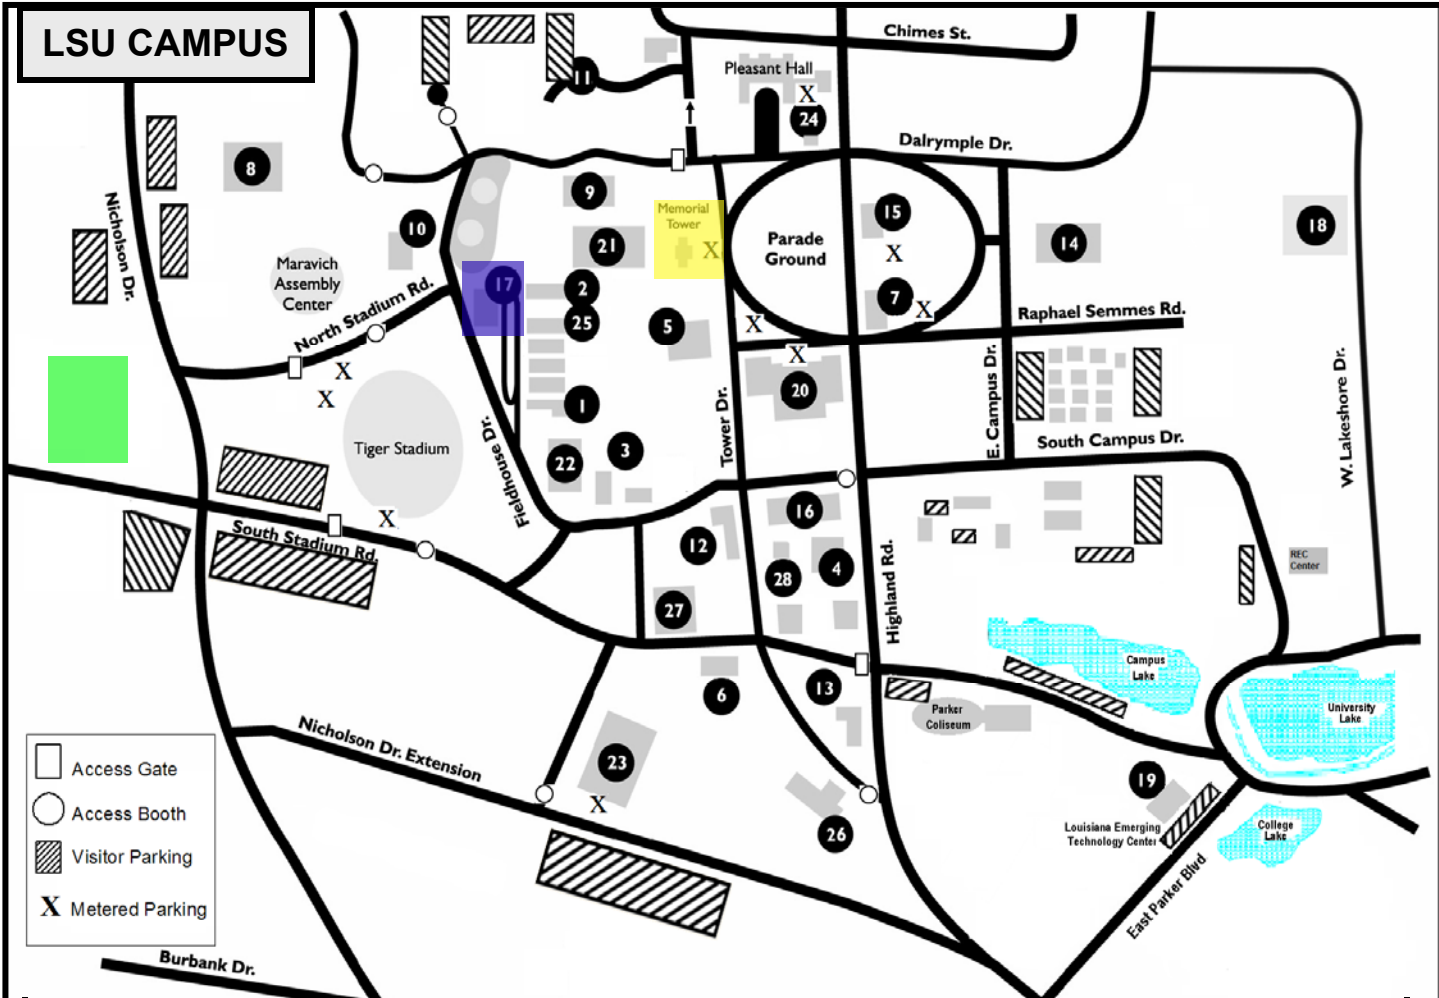

LOCATION INFORMATION

LSU AP Calculus Day 2017 Locations

Buses may drop students off at LSU's Memorial Tower, marked in yellow, in front of the Parade Grounds. Test day events will take place in Lockett Hall, marked in blue. Day parking for buses can be found in the remote shuttle lot on Skip Bertman Drive, marked in green.

- LSU Memorial Tower (Belltower):**
Drop-off location
- Lockett Hall, Room B2:**
Test location
- Skip Bertman Drive Remote Shuttle Lot:**
Bus parking

Getting to the LSU Campus

From I-10, take the Dalrymple exit. Turn right at the bottom of the ramp and follow Dalrymple onto campus. The fourth traffic signal is Highland Road. After you pass Highland, turn left onto Tower Drive. Memorial Tower will be on your right.

LSU CAMPUS

- | | | | | |
|-------------------------------|----------------------|-------------------------|--|-----------------------------------|
| 1) Agriculture Administration | 7) Faculty Club | 13) J.C. Miller Hall | 19) La. Emerging Tech. | 24) Pleasant Hall, Visitor Center |
| 2) Allen Hall | 8) Fieldhouse | 14) Lab School | 20) LSU Union | 25) Prescott Hall |
| 3) Art Building | 9) Foster Hall | 15) Law Center | 21) Middleton Library | 26) Sturgis Hall |
| 4) Choppin Hall | 10) Gym Armory | 16) Life Sciences | 22) New Design Bldg | 27) Tureaud Hall |
| 5) Coates Hall | 11) Hart Parking Lot | 17) Lockett Hall | 23) Patrick F. Taylor Hall (formerly CEBA) | 28) Williams Hall |
| 6) E. B. Doran | 12) Human Ecology | 18) Lod Cook Conference | | |