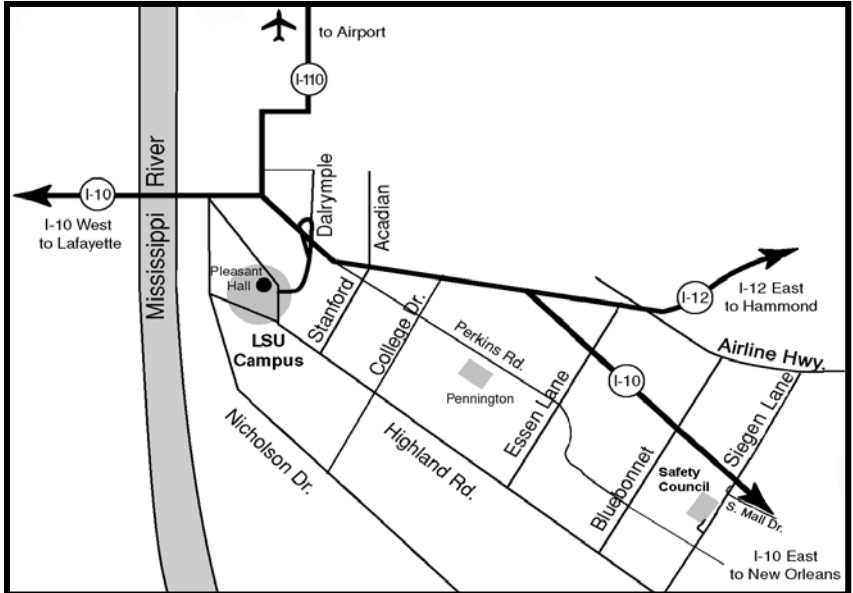

LOCATION INFORMATION

LSU AP Calculus Day 2017 Locations

Buses may drop students off at LSU's Memorial Tower, marked in yellow, in front of the Parade Grounds. Test day events will take place in Lockett Hall, marked in blue. Day parking for buses can be found in the remote shuttle lot on Skip Bertman Drive, marked in green.

- LSU Memorial Tower (Belltower):**
Drop-off location
- Lockett Hall, Room B2:**
Test location
- Skip Bertman Drive Remote Shuttle Lot:**
Bus parking

Getting to the LSU Campus

From I-10, take the Dalrymple exit. Turn right at the bottom of the ramp and follow Dalrymple onto campus. The fourth traffic signal is Highland Road. After you pass Highland, turn left onto Tower Drive. Memorial Tower will be on your right.

LSU CAMPUS

- | | | | | |
|-------------------------------|----------------------|-------------------------|--|-----------------------------------|
| 1) Agriculture Administration | 7) Faculty Club | 13) J.C. Miller Hall | 19) La. Emerging Tech. | 24) Pleasant Hall, Visitor Center |
| 2) Allen Hall | 8) Fieldhouse | 14) Lab School | 20) LSU Union | 25) Prescott Hall |
| 3) Art Building | 9) Foster Hall | 15) Law Center | 21) Middleton Library | 26) Sturgis Hall |
| 4) Choppin Hall | 10) Gym Armory | 16) Life Sciences | 22) New Design Bldg | 27) Tureaud Hall |
| 5) Coates Hall | 11) Hart Parking Lot | 17) Lockett Hall | 23) Patrick F. Taylor Hall (formerly CEBA) | 28) Williams Hall |
| 6) E. B. Doran | 12) Human Ecology | 18) Lod Cook Conference | | |